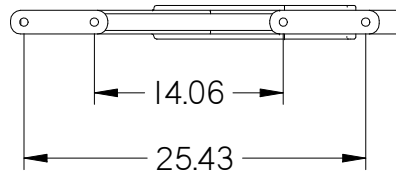

PRODUCT SPECIFICATIONS

DESCRIPTION: BUDDY BENCH WITH CSTM LOGO
MODEL #: VP6-CS-BUDDY CSTM (460-378)

PARIS

Site Furnishings • Outdoor Fitness
Toll-Free: 1-800-387-6318

MATERIAL SPECIFICATIONS:

13 GA Mild Steel - Perforated Seating Surface
11 GA & 7 GA Mild Steel - Seating Support Frame
Cast Aluminum Leg Frames