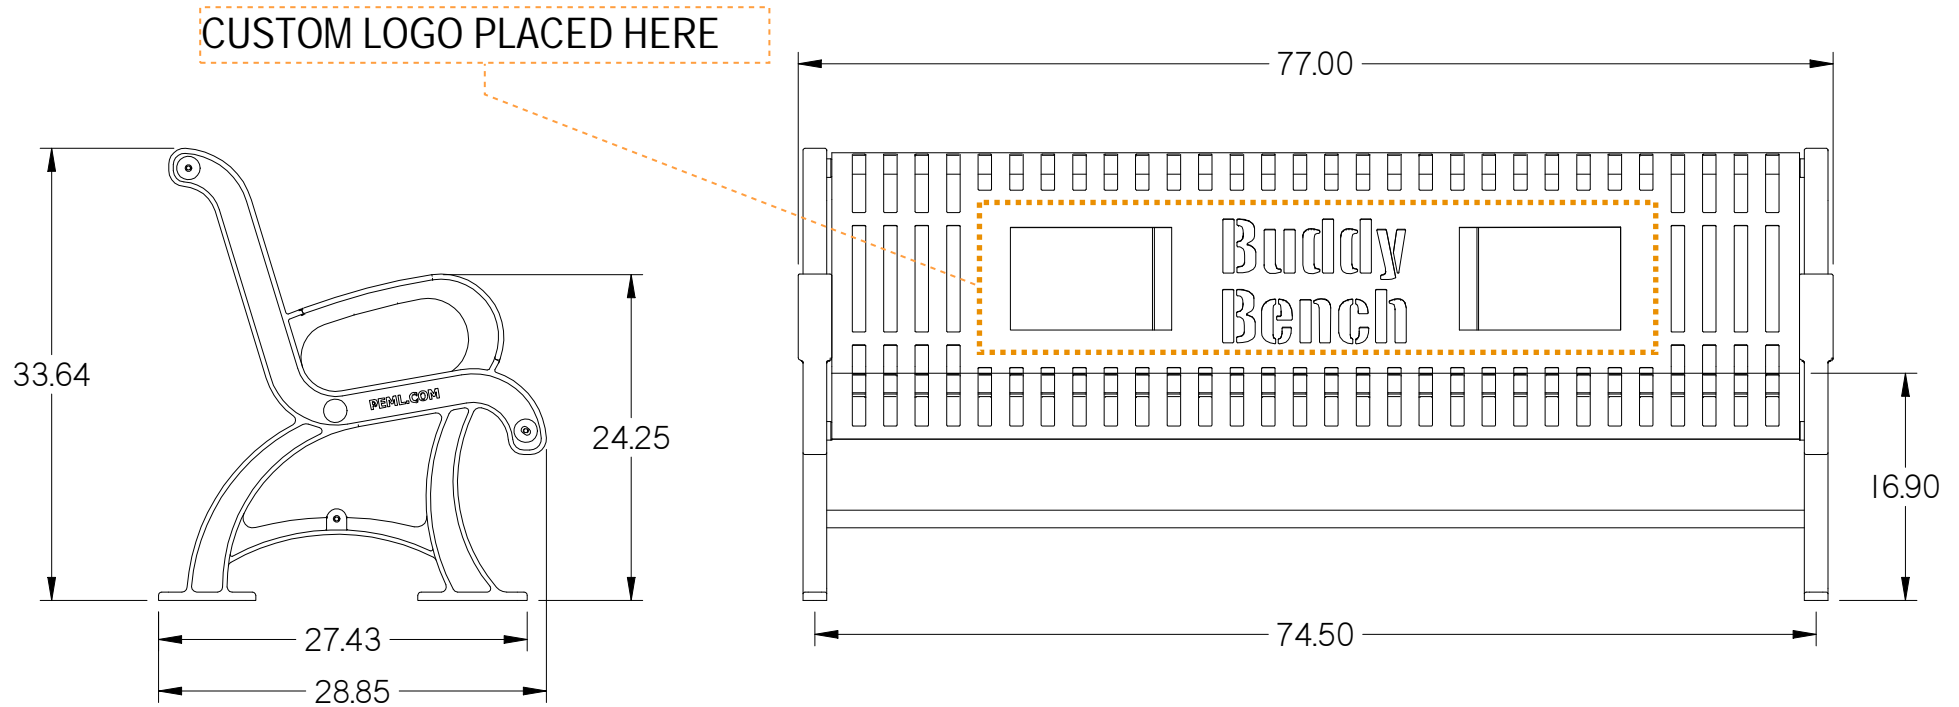

PRODUCT SPECIFICATIONS

DESCRIPTION: BUDDY BENCH WITH CSTM LOGO
MODEL #: VP6-CS-BUDDY CSTM (460-378)

PARIS

Site Furnishings • Outdoor Fitness
Toll-Free: 1-800-387-6318

MATERIAL SPECIFICATIONS:

13 GA Mild Steel - Perforated Seating Surface
11 GA & 7 GA Mild Steel - Seating Support Frame
Cast Aluminum Leg Frames