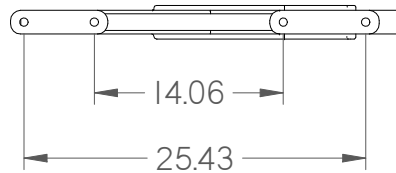

PRODUCT SPECIFICATIONS

DESCRIPTION: BUDDY BENCH WITH KIDS
MODEL #: VP6-CS-BUDDY KIDS (460-332)

PARIS

Site Furnishings • Outdoor Fitness
Toll-Free: 1-800-387-6318

MATERIAL SPECIFICATIONS:

13 GA Mild Steel - Perforated Seating Surface
11 GA & 7 GA Mild Steel - Seating Support Frame
Cast Aluminum Leg Frames