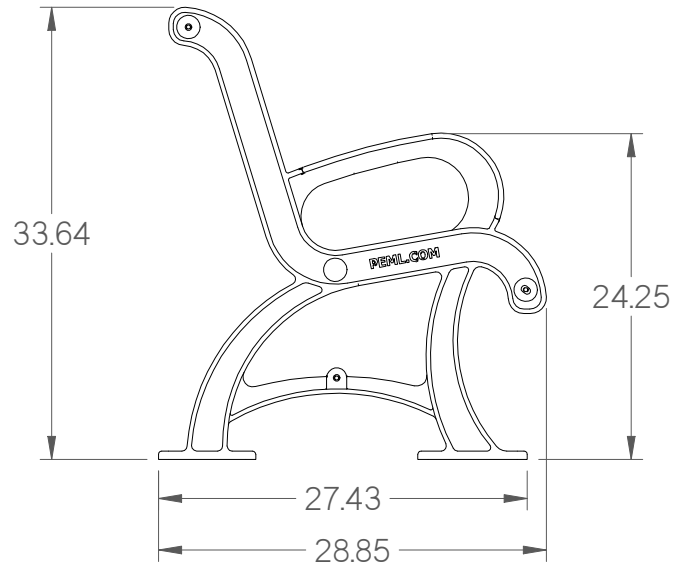

PRODUCT SPECIFICATIONS

DESCRIPTION: BUDDY BENCH WITH KIDS
MODEL #: VP6-CS-BUDDY KIDS (460-332)

PARIS

Site Furnishings • Outdoor Fitness
Toll-Free: 1-800-387-6318

MATERIAL SPECIFICATIONS:

13 GA Mild Steel - Perforated Seating Surface
11 GA & 7 GA Mild Steel - Seating Support Frame
Cast Aluminum Leg Frames