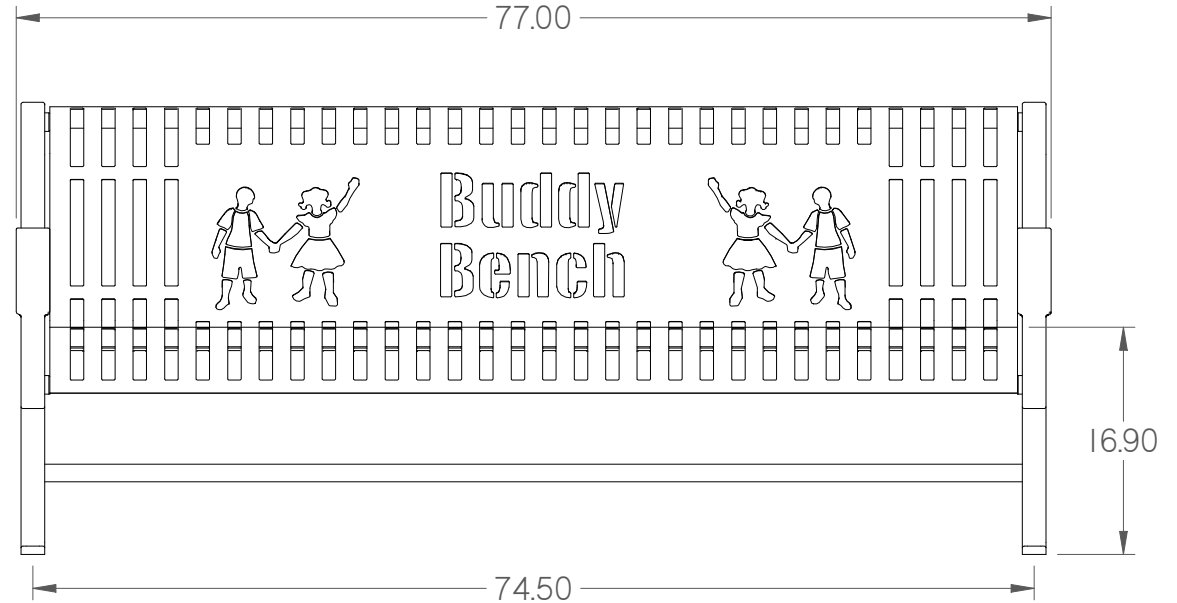

PRODUCT SPECIFICATIONS

DESCRIPTION: BUDDY BENCH WITH KIDS
MODEL #: VP6-CS-BUDDY KIDS (460-332)

PARIS

Site Furnishings • Outdoor Fitness
Toll-Free: 1-800-387-6318

MATERIAL SPECIFICATIONS:

13 GA Mild Steel - Perforated Seating Surface
11 GA & 7 GA Mild Steel - Seating Support Frame
Cast Aluminum Leg Frames