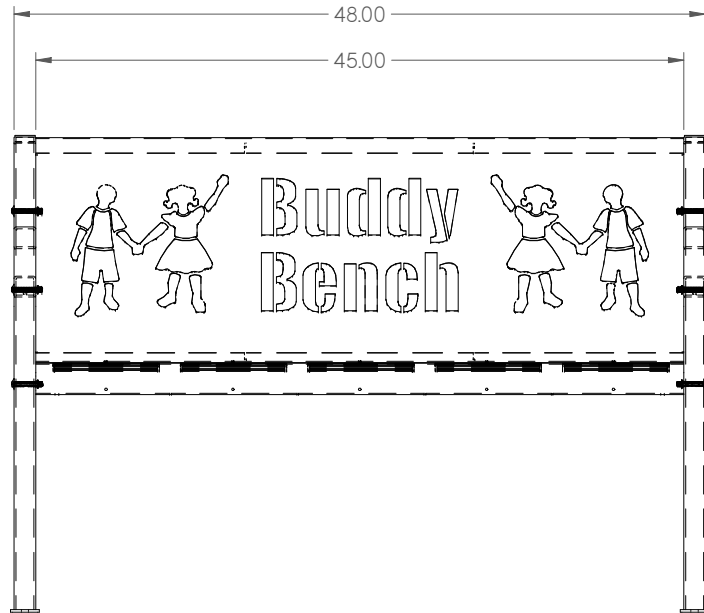

PRODUCT SPECIFICATIONS

DESCRIPTION: BENCH,4FT,LIS,BUDDY BENCH,ENGL
MODEL #: 460-343

PARIS

Site Furnishings • Outdoor Fitness

Toll-Free: 1-800-387-6318

460-816 - CUSTOM BACK

Material frame specifications:

- 18g Mild Steel seat and back rest sections
- 1.50x1.50x1/8" Wall Structural tube end frames
- 11g Mild Steel seat and back rest ribs
- 7Ga Mild Steel foot plates
- 5/16-18 Phillips truss head black zinc plated hardware Included
- 3/8-16 Concrete hardware included