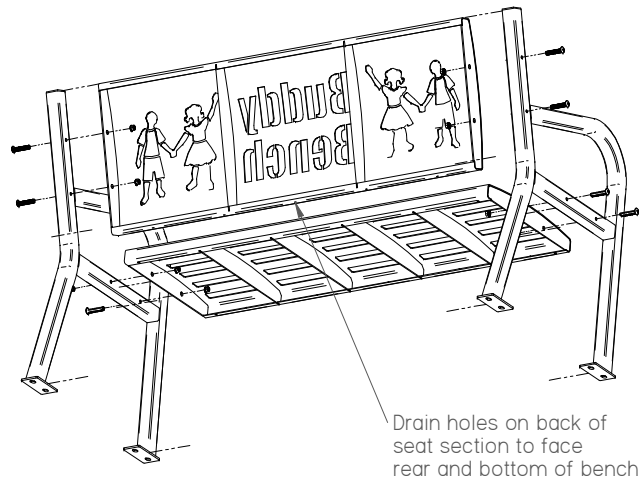

PRODUCT SPECIFICATIONS

DESCRIPTION: BENCH,4FT,LIS,BUDDY BENCH,ENGL
MODEL #: 460-343

PARIS

Site Furnishings • Outdoor Fitness

Toll-Free: 1-800-387-6318

460-816 - CUSTOM BACK

Material frame specifications:

- 18g Mild Steel seat and back rest sections
- 1.50x1.50x1/8" Wall Structural tube end frames
- 11g Mild Steel seat and back rest ribs
- 7Ga Mild Steel foot plates
- 5/16-18 Phillips truss head black zinc plated hardware Included
- 3/8-16 Concrete hardware included