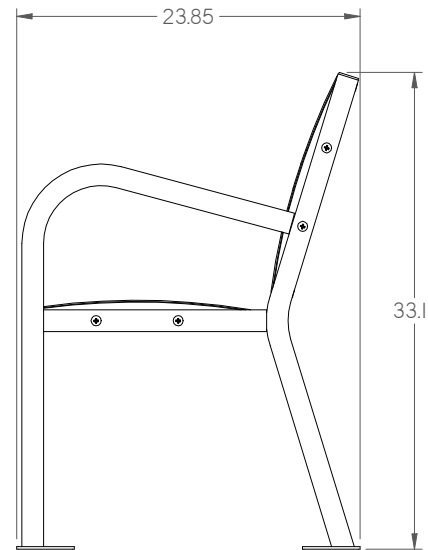

PRODUCT SPECIFICATIONS

DESCRIPTION: BENCH,4FT,LIS,BUDDY BENCH,ENGL
MODEL #: 460-343

PARIS

Site Furnishings • Outdoor Fitness

Toll-Free: 1-800-387-6318

460-816 - CUSTOM BACK

Material frame specifications:

- 18g Mild Steel seat and back rest sections
- 1.50x1.50x1/8" Wall Structural tube end frames
- 11g Mild Steel seat and back rest ribs
- 7Ga Mild Steel foot plates
- 5/16-18 Phillips truss head black zinc plated hardware Included
- 3/8-16 Concrete hardware included